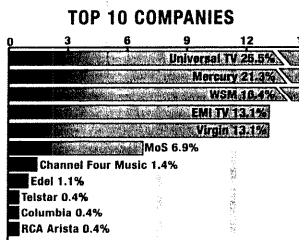

MARKET REPORT

TOP 10 COMPANIES