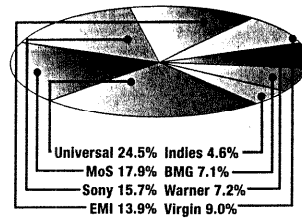

TOP CORPORATE GROUPS