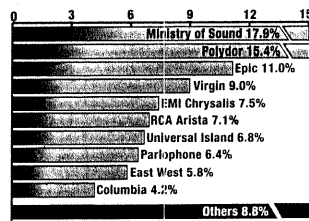

MARKET REPORT