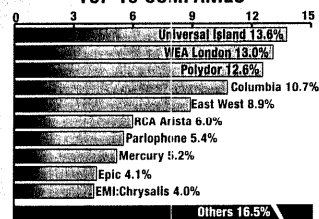

MARKET REPORT

TOP 10 COMPANIES