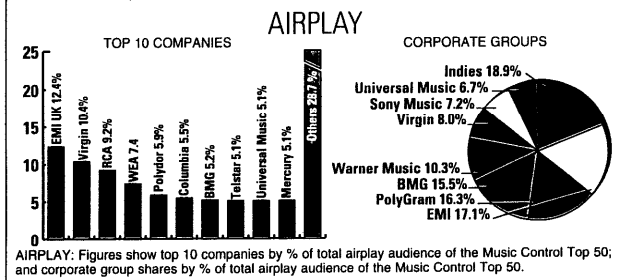

SINGLES: Figures show top 10 companies by % of total sales of the Top 75; and corporate group shares by % of total sales of the Top 75. ALBUMS: Figures show top 10 companies by % of total sales of the combined Top 75; and corporate group shares by % of total sales of the combined Top 75.

Imbruglia. The former soap star's comfortably credible single sold 135,000 last week, pushing the **Spice Girls' Spice Up Your Life** into third place. Like **Barbie Girl**, **Spice Up Your Life** has now topped 600,000 sales, giving the **Spice Girls** an incredible five platinum singles in a row.

The Bee Gees, who have mooted the possibility of a duet with the **Spice Girls**, debut at number 18 with **Still Waters (Run Deep)**. It's the third hit thus far from their **Still Waters** album, following **Alone** (number five in March) and **I Could Not Love You More** (number 14 in June). Incredibly, it's only the second time in the group's 30-

year career that they've chalked up three Top 20 hits in the same year, the previous occasion being 19 years ago, when their treble consisted of **Staying Alive**, **Night Fever** and **Too Much Heaven**.

In a similar vein, congratulations and commiserations to **3 Colours Red**, whose latest single **This Is My Hollywood** falls short of the Top 40 – at number 48 – but makes them the first act to have five hits in 1997. The group, who haven't had a hit at all before, have charted with **Nuclear Holiday** (number 22), **Sixty Mile Smile** (number 20) and **Copper Girl** (number 30) this year.

Alan Jones

So wide is the margin by which the **Lighthouse Family** have been leading the airplay chart that the

loss of 10m listeners last week was still not enough to end the four-week reign of **Raincloud**. Next week will be a different matter, however. Even if **Raincloud** stabilises, it's unlikely to be able to resist the rapid rise of **Natalie Imbruglia's Torn**, which added 11m listeners last week to move 10-3, and is now just 9m behind the **Lighthouse Family**. With the **Spice Girls' Spice Up Your Life** (number two) losing 5m listeners, and no other contender in sight, the crown is **Natalie's** for the taking.

The highest new entry to the Top 50 this week is **Hot Chocolate's You Sexy Thing**, which soars 68-26, with particularly strong support from **Capital**, where it was played 49 times last week, enough to make it the station's joint 'most played' track alongside **Lucretia McNeal's Ain't That Just The Way**. The perverse logic that radio seems to reserve for these occasions ensures that, despite **Hot Chocolate's** soaring popularity, **Clock's** version of the track attracted its largest audience yet last week, its 224 plays – **Hot Chocolate** got 375 – pushing it into the Top 100 for the first time (120-92) after four weeks among the Top 20 of the sales chart. Twenty-two plays from **Atlantic 252** provide more than a third of **Clock's** audience, and make it one of the few stations to prefer the remake to the **Hot Chocolate** original.