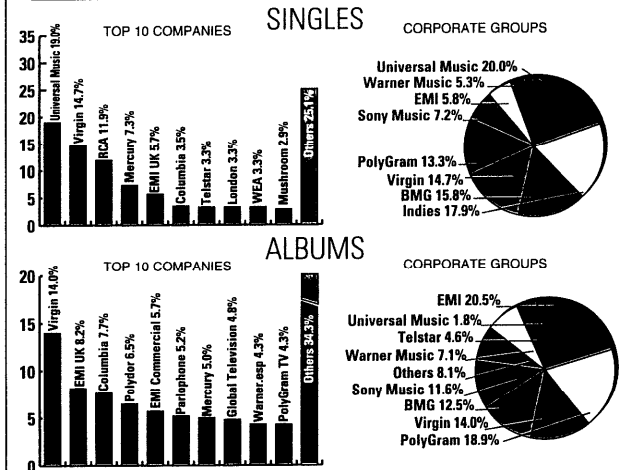

AT-A-GLANCE WEEKLY MARKET SHARE

SINGLES: Figures show top 10 companies by % of total sales of the Top 75; and corporate group shares by % of total sales of the Top 75. ALBUMS: Figures show top 10 companies by % of total sales of the combined Top 75; and corporate group shares by % of total sales of the combined Top 75.