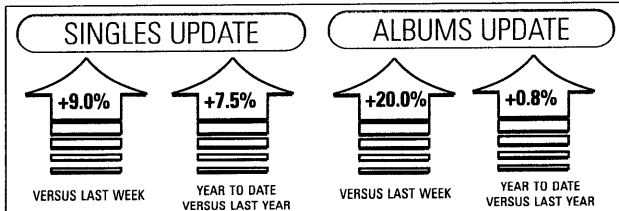

Two new albums which didn't make the Top 75 this week are **South Saturn Delta**, comprising previously unreleased **Jimi Hendrix** material, and **Bobby Brown's Forever**. The Hendrix album bows in at number 121, while **Forever – Brown's follow-up to 1992's Bobby**, which peaked at number 11 – fares even worse, debuting at number 134. Also notable by its absence from the printed portion of the chart is the **Nas Escobar, Foxy Brown, AZ and Nature album The Firm**, which debuts at number one in the US this week and number 82 here.

The Hendrix and Brown albums mentioned above are both Universal releases – but the company is faring much better on the singles chart, with **Aqua's Barbie Girl** shows that it may not have a brain but it does have legs, sprinting well clear of all challengers with an impressive sale of over 239,000 logged last week, taking it past platinum in three weeks. Its nearest challenger was **Torn**, the debut release from 22-year-old Aussie **Natalie**