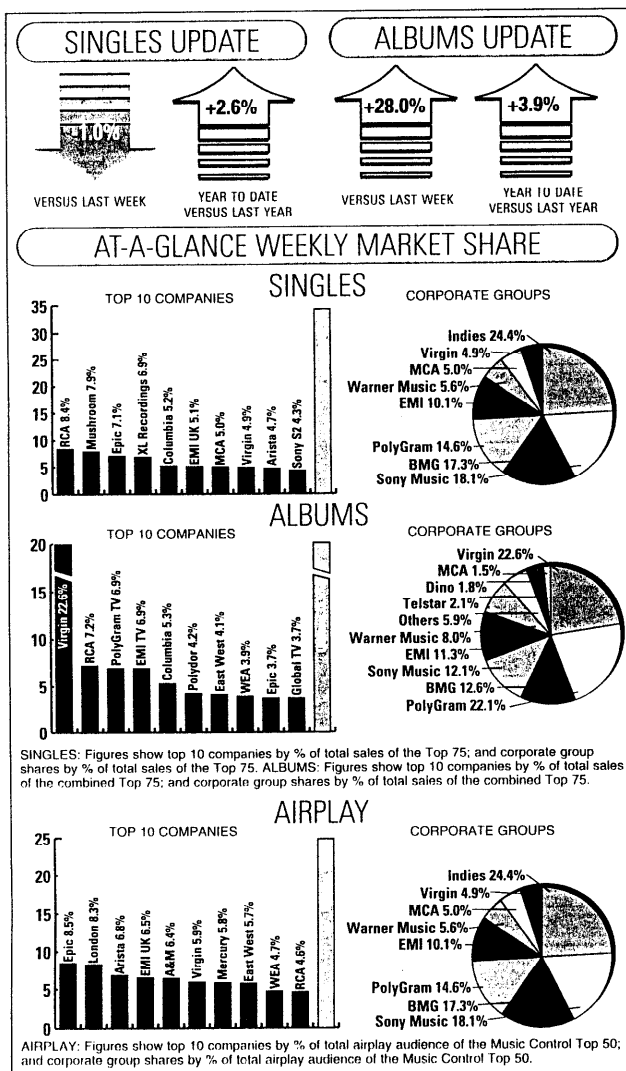

Similarly, though it was always going to be a tough one because of its high price and following in the unspectacular wake of *Chaos & Disorder*, **Prince's** *Emancipation* album has performed very poorly. It debuted at number 18 last week, and now sinks to number 43. On the plus side, it's the 11th album by Prince to chart in the Nineties, more than any other act, even if we subtract the three hits albums and *Gett Off*, which was really an overlong single.

Now seven times platinum, with the majority of its sales coming this year – over 1.5m of them – **Alanis Morissette's** *Jagged Little Pill* is 1996's biggest seller. And it's on the

Despite increased plays and audience for the eighth week in a row, **Toni Braxton's** *Un-Break My Heart* fails to unseat **East 17** and **Gabrielle's** *If You Ever* at the top of the airplay chart. The latter disc seemed to have peaked, having lost support for two weeks in a row but, even though all of its main supporters have been on it for some time, it rallied this week, managing to find an extra 143 plays and another 2.5m listeners from somewhere.

Betcha By Golly Wow! is **Prince's** biggest airplay hit since *Gold*. The introductory single from his triple *Emancipation* set, *Betcha By Golly Wow!* moved 73-33 last week, and now climbs to number 13. Its rate of increase is accelerating, though *Radio One* is still fairly lukewarm on it, playing it only nine times last week. It played 43 other records 10 times or more, with **The Prodigy's** *Breathe* topping the list with a mighty 31 plays, the highest granted by *Radio One* for any record for some time. This helped *Breathe* to climb to number 16, its highest airplay position yet.

Though the *Prodigy* record is not getting as much radio support as most number ones do, sales and airplay are closer at the moment than they have been at any time this year, with six records in both Top 10s. One that isn't is **3T's** *I Need You*, which has had a miserable time at radio. Even *Radio One*, which has previously played a big part in promoting the group, have turned a deaf ear to the charms of *I Need You*, and it actually sinks 76-83 on airplay this week, even as it debuts at number three on the sales chart. Aside from the fact they've had three other big hits this year, *I Need You* has been helped by TV, where **3T** have made a number of crucial appearances both live and on video on all the right shows.

Even though its commercial release has now been put back until December 16, **Spice Girls'** upcoming third smash *2Become1* has already gone out to radio, and amassed 137 plays last week to capture 77th place on the airplay chart. It will doubtless start moving more quickly but currently has to compete with the still hot *Say You'll Be There*, which was played 1222 times last week.

Another act up against their own oldies are **Everything But The Girl**. Their current single *Driving* (actually a 1990 oldie remixed) made the Top 40 of the CIN chart this week but got there largely thanks to club play, as radio exposure for it has been fairly limited. It moves 85-84 this week but is still behind *Wrong and Missing* which are rock steady and placed 73rd and 75th respectively.

Alan Jones