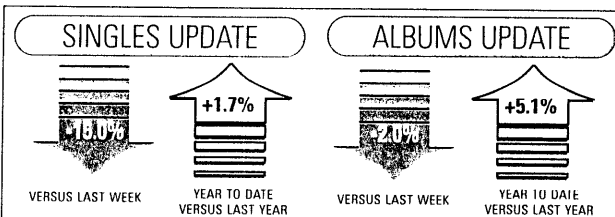

Including the boxed sets, some 218,000 Oasis singles were sold last week. The last - and indeed only - act to have more than nine singles on the chart simultaneously were the Jam, who had 14 hits charted on February 5 1983 after a similar reissue blitz.

Oasis singles have spent 103 weeks on the chart so far in 1996. The 100 weeks mark has been broken in a calendar year only twice before, most recently in 1957. If eight of Oasis's singles stay on the chart next week they will establish a new all-time record - but more of that as and when it happens. Of all their singles, whatever is the one with the lengthiest Top 75 career, clocking up 41 weeks on the chart, a total beaten by only 12 records in the history of the 44-year-old chart.

Two other Oasis-related singles are on the chart this week: **Beck's** *Devils Haircut*, which has a mix by **Noel Gallagher** to which he contributed additional guitarwork, debuts at number 22, while the **Chemical Brothers' Setting Sun**, on which he sings lead, continues its descent, dipping 39-54. *Setting Sun* debuted at number one but spent only one further week in the Top 10, equalling the shortest stay in the Top 10 by a number one set by Queen's *Innuendo* in 1991.