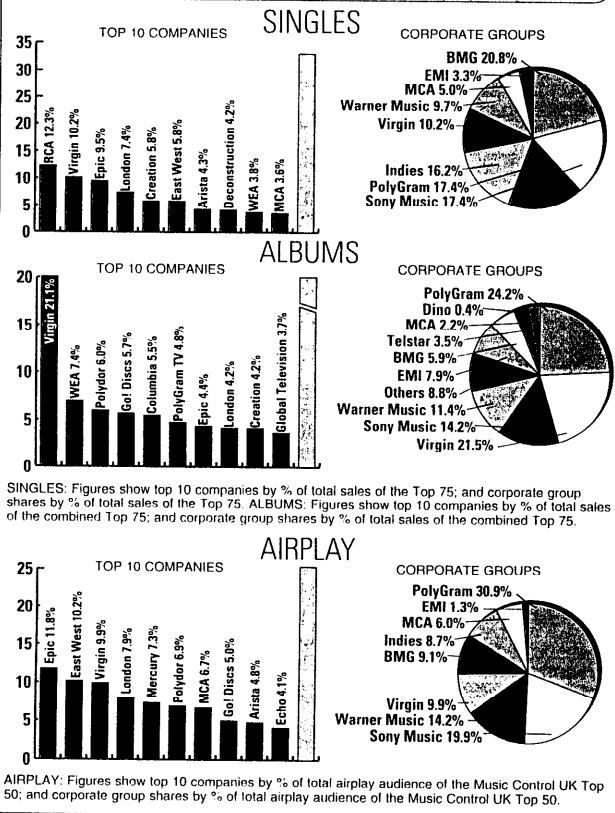

AT-A-GLANCE WEEKLY MARKET SHARE