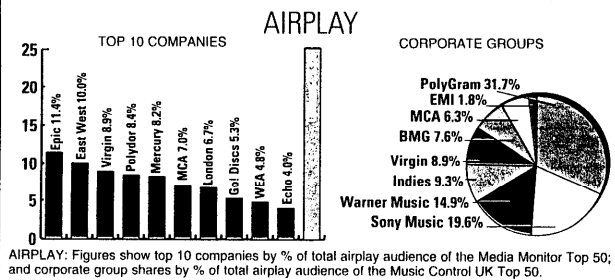

AIRPLAY: Figures show top 10 companies by % of total airplay audience of the Media Monitor Top 50; and corporate group shares by % of total airplay audience of the Music Control UK Top 50.

well last November by selling 121,000 copies. Of Beatles back catalogue, Sgt Pepper's *Lovely Hearts Club Band* is perennial best seller, and has quietly sold 43,000 copies this year.

The Original Soundtrack of *Evita* debuts at seven on the artist album chart, while the first single from the project – **Madonna's** *You Must Love Me* – plunges from its debut position of number 10 to 24. *Evita* qualifies for the artist chart rather than the compilation chart because it was put together for the purpose using the same backing musicians throughout, regardless of whether the vocalist was Madonna, which in most cases it was.

The *Waiting To Exhale* OST could have been made eligible for the artist chart last year, as all the songs were written, produced and played on by Babyface, but Arista opted not to do so.

Bis, the acclaimed Scottish group, have released singles on three different labels this year, each less successful than its predecessors. Their *Secret Vampire Soundtrack EP* (on Chemical Underground) reached 25 in March, while *Bis Vs The DIY Corps* (on Teen-C) reached 45 in June. Their current single *Atom Powered Action!*, their first under a longer deal with Wiiiija, signed despite fevered major label interest, debuts at number 54. **Alan Jones**

The Spice Girls' Say You'll Be There continues to make spectacular advances on the airwaves, registering a heady 1,735 plays last week, the second highest tally on any record this year. But that's not enough to make it number one, as **the Beautiful South's Rotterdam** was heard by 3.5m more listeners, even though it registered 106 fewer plays. *Rotterdam*, which has been number one for three weeks, has peaked now, and the Spice Girls should be able to capitalise on their continuing growth next week. **East 17 and Gabrielle's If You Ever** is mounting a formidable challenge though, moving 14-3 this week. Prime amongst its supporters is Radio One, where it tops the list with 26 plays.

The hottest new entry to the chart this week is a disco record by a 45-year-old Geordie and a 59-year-old Welshwoman – *La Passione* by **Chris Rea and Shirley Bassey**. From a cold start, the record debuts at number 38 this week with 110 plays.

Former Take That star **Mark Owen** continues to struggle with what is a certifiable sales smash. His *Child* single moves 77-50 on its fourth week at radio. It increased its plays from 147 to 166, with Power FM continuing to be its biggest supporter. Mark's former colleagues Robbie Williams and Gary Barlow also found airplay hard to come by before their singles proved themselves at retail.