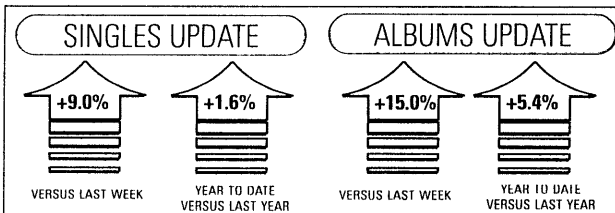

It is a mixed week for PolyGram who, having sorted out their distribution problems, saw five new release singles – by **El Mariachi**, **Cool Jack**, **Status Quo**, **Lucky Monkeys** and **T-Empo** – make disappointing debuts. In the album charts PolyGram fares better though, claiming the top spot in both rundowns. **Kiss In Ibiza** is the biggest selling compilation for the fourth week in a row, while **Boyzone** make their debut at the top of the artist album chart with *A Different Beat*.

Boyzone's second number one album from as many releases, *A Different Beat* sold 95,000 copies last week, three times as many as their first album *Said & Done* managed as it debuted at one last year. *Said & Done* has since reached double platinum status, however, and spent 58 of its 63 weeks in release in the Top 75, though this week isn't one of them, as it falls 68-89.

The Beatles' Anthology 3 debuts at four, after selling 52,000 copies last week. *Anthology 2* opened at two in March with 78,000 sales – 50% more – while *Anthology 1* opened at two as