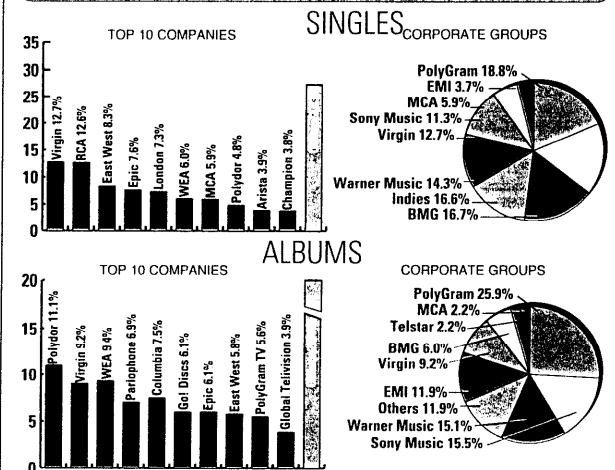

AT-A-GLANCE WEEKLY MARKET SHARE

SINGLES: Figures show top 10 companies by % of total sales of the Top 75; and corporate group shares by % of total sales of the Top 75. **ALBUMS:** Figures show top 10 companies by % of total sales of the combined Top 75; and corporate group shares by % of total sales of the combined Top 75.