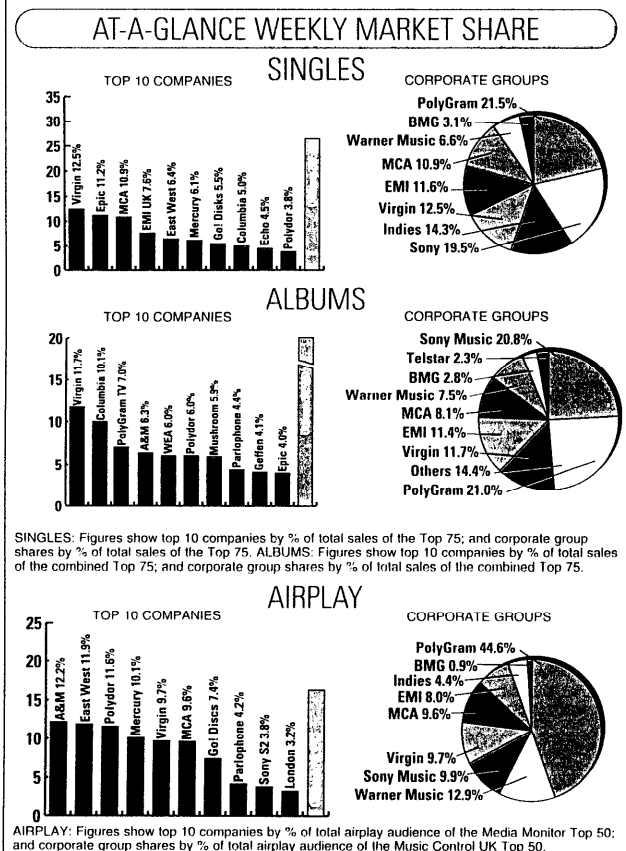

Ten years ago, there were only nine new entries inside the Top 10 in the year, three of them by Madonna, in the whole of the Eighties, there were just 145 debuts inside the Top 10, a total which should now be comfortably exceeded this year alone.

Another indication of how much more quickly things are moving comes from the fact that the first 10,000 hit singles took 32 years to accumulate, while the last 10,000 have taken just 12 years. And the rate is accelerating, with this year's intake likely to exceed 1,150.

Of the other Top 10 newcomers, the most notable is **Baby Bird's** *You're Gorgeous*, which debuts at number three, providing the group and its label, Echo, with their biggest hits to date.

Baby Bird have been producing new music at a startling rate, although they have previously focused on the albums sector, where they have had five well-received albums in the past couple of years. *You're Gorgeous* is only their second hit single, following *Goodnight*, which reached number 28 in August.

Also making a big impression, **The Beautiful South's** *Rotterdam* debuts at number six, becoming their biggest hit since they topped the chart with *A Little Time* in 1990. Although their best hits album *Carry On Up The Charts* famously sold more than 2m units, *Rotterdam* is only their fourth Top 10 hit.

The Manic Street Preachers snare their third Top 10 hit of the year, as Kevin Carter debuts at number nine. The Welsh group previously

Natural is the first number one album from the Mushroom label, bettering the number six peak of its previous top LP, the self-titled *Garbage* album.

Alan Jones

Deep Blue Something's *Breakfast At Tiffany's* completes five weeks of steady progress on the airplay chart by moving into pole position just as it loses its sales crown.

It had some tough competition to win the title this week, having to leapfrog over two other steady climbers – **Dina Carroll's** *Escaping* and **Donna Lewis's** *I Love You Always Forever*. *Escaping* actually had more plays but a slightly smaller audience than *Breakfast At Tiffany's*. *Carroll* and *Lewis* have both had six weeks of rapidly increasing exposure on the airplay chart and either may yet challenge for the title.

This number one sales success, *Setting Sun* by the **Chemical Brothers**, moves 54-36 on airplay, largely because it received 28 plays on Radio One last week. It averaged less than one play per station elsewhere and Radio One provided 90% of its audience. The national network similarly provided the overwhelming proportion of the audience of **Baby Bird's** *You're Gorgeous*, spinning it 31 times to make it its number one record. *You're Gorgeous* moves 32-18 nationally, with Radio One providing 85% of listeners. Neither *You're Gorgeous* or *Setting Sun* appears in the ILR Top 50.

Atlantic 252 rarely adds records before their release but it pounced on two pre-releases last week, playing **Boyzone's** *Words* 22 times and **Spice Girls'** *Say You'll Be There* 21 times. The *Boyzone* single received widespread support elsewhere, too, allowing it to become the Top 50's highest new entry at number 24, with 642 plays, while *Spice Girls* moved 33-19.

Gabrielle is in the rare position of having two singles on the chart, both climbing. Her current sales hit *If You Really Cared* was last week's highest climber and continues upwards, moving 20-15, increasing its plays by an impressive 363 and its audience by 41%. Her cover of *Shai's* *If You Ever*, recorded with fellow airplay favourites **East 17**, accelerates 103-40 this week and is already in *Capital's* Top 10. Sustaining two records on heavy rotation is very difficult and her solo single is likely to start suffering soon.

Living Joy's *Don't Stop Movin'* was a long-lasting sales hit and is lingering even longer on the airplay chart. In its 19th week on the chart, it slips to number 35. Its closest challenger, with 16 weeks on the chart, is **OMC's** *How Bizarre*, which slips 14-17. It is still a real favourite at *Capital*, though, where it was played 38 times last week.

Alan Jones

CHART FOCUS

THE UK'S OFFICIAL CHART SOURCE

Do you like strawberries?

Butch

New single out now

taken from the album "Juicy"