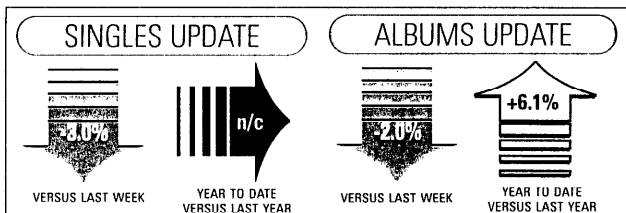

Ten years ago, there were only nine new entries inside the Top 10 in the year, three of them by Madonna, in the whole of the Eighties, there were just 145 debuts inside the Top 10, a total which should now be comfortably exceeded this year alone.

Another indication of how much more quickly things are moving comes from the fact that the first 10,000 hit singles took 32 years to accumulate, while the last 10,000 have taken just 12 years. And the rate is accelerating, with this year's intake likely to exceed 1,150.

Of the other Top 10 newcomers, the most notable is **Baby Bird's** *You're Gorgeous*, which debuts at number three, providing the group and its label, Echo, with their biggest hits to date.

Baby Bird have been producing new music at a startling rate, although they have previously focused on the albums sector, where they have had five well-received albums in the past couple of years. *You're Gorgeous* is only their second hit single, following *Goodnight*, which reached number 28 in August.

Also making a big impression, **The Beautiful South's** *Rotterdam* debuts at number six, becoming their biggest hit since they topped the chart with *A Little Time* in 1990. Although their best hits album *Carry On Up The Charts* famously sold more than 2m units, *Rotterdam* is only their fourth Top 10 hit.

The Manic Street Preachers snare their third Top 10 hit of the year, as Kevin Carter debuts at number nine. The Welsh group previously

Natural is the first number one album from the Mushroom label, bettering the number six peak of its previous top LP, the self-titled *Garbage* album.

Alan Jones

Deep Blue Something's *Breakfast At Tiffany's* completes five weeks of steady progress on the airplay chart by moving into pole position just as it loses its sales crown.

It had some tough competition to win the title this week, having to leapfrog over two other steady climbers – **Dina Carroll's** *Escaping* and **Donna Lewis's** *I Love You Always Forever*. *Escaping* actually had more plays but a slightly smaller audience than *Breakfast At Tiffany's*. *Carroll* and *Lewis* have both had six weeks of rapidly increasing exposure on the airplay chart and either may yet challenge for the title.

This number one sales success, *Setting Sun* by the **Chemical Brothers**, moves 54-36 on airplay, largely because it received 28 plays on Radio One last week. It averaged less than one play per station elsewhere and Radio One provided 90% of its audience. The national network similarly provided the overwhelming proportion of the audience of **Baby Bird's** *You're Gorgeous*, spinning it 31 times to make it its number one record. *You're Gorgeous* moves 32-18 nationally, with Radio One providing 85% of listeners. Neither *You're Gorgeous* or *Setting Sun* appears in the ILR Top 50.

Atlantic 252 rarely adds records before their release but it pounced on two pre-releases last week, playing **Boyzone's** *Words* 22 times and **Spice Girls'** *Say You'll Be There* 21 times. The *Boyzone* single received widespread support elsewhere, too, allowing it to become the Top 50's highest new entry at number 24, with 642 plays, while *Spice Girls* moved 33-19.

Gabrielle is in the rare position of having two singles on the chart, both climbing. Her current sales hit *If You Really Cared* was last week's highest climber and continues upwards, moving 20-15, increasing its plays by an impressive 363 and its audience by 41%. Her cover of *Shai's* *If You Ever*, recorded with fellow airplay favourites **East 17**, accelerates 103-40 this week and is already in *Capital's* Top 10. Sustaining two records on heavy rotation is very difficult and her solo single is likely to start suffering soon.

Living Joy's *Don't Stop Movin'* was a long-lasting sales hit and is lingering even longer on the airplay chart. In its 19th week on the chart, it slips to number 35. Its closest challenger, with 16 weeks on the chart, is **OMC's** *How Bizarre*, which slips 14-17. It is still a real favourite at *Capital*, though, where it was played 38 times last week.

Alan Jones

CHART FOCUS

THE UK'S OFFICIAL CHART SOURCE

Do you like strawberries?

Butch

New single out now

taken from the album "Juicy"