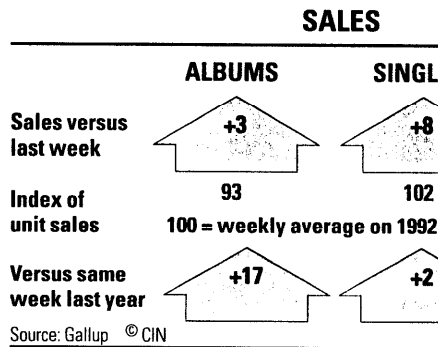

UPDATE

LATEST SALES AWARDS

Gold
Haddaway: *What Is Love* (single)
VariouS: *The Legendary Joe Bagg's Album*
VariouS: *Ragga Heat Reggae Beat*
VariouS: *The Best Dance Album In The World*

Silver
Take That
The Waterboys
VariouS: 1

NEXT WEEK'S HITS

Singles
ACE OF BASE: *Wheel Of Fortune* (London)
BON JOVI: *I'll Sleep When I'm Dead* (Jambco)
CULTURE BEAT: *Mr Vain* (Epic)
JASON DONOVAN: *All Around The World* (Polydor)
ESPRITU: *Los Americanos* (Heavenly)
MICHELLE GAYLE: *Looking Up* (RCA)
GREEN JELLY: *Anarchy In The UK* (Zoo)

Albums
OLETA AL
OUI 3: *Oui*
DEEP PUI

Predictions compiled by Era. Last week's score: 9 out

CHART NEWCOMERS

30 JULIET ROBERTS:
Caught In The Middle (Cooltempo) UK debut.

Producer: Danny D
Publisher: EMI/Copyright Control

Writer: Poku/Roberts
Notes: British-born Juliet Roberts sang lead on *The Funk Masters' Top 10 hit It's Over* (1983), fronted latin jazz band *Working Week* and co-presented *Channel Four's Solid Soul*. She has worked with *L.A. Mix*, *Loose Ends* and *Courtney Pine*.

Album: (out early next year)