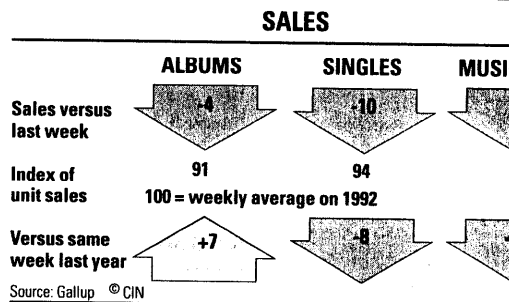

UPDATE

LATEST SALES AWARD

Platinum
Enya: *Shepherd Moons* (x3)

Gold
UB40: *Promises & Lies*

Silver
Haddaway: *What Is Love* (single)

Various: *The Experience Jane's Addict De Lo Habitual Utah Saints:* U

NEXT WEEK'S HITS

Singles
D:REAM: *Unforgiven* (Magnet)
GOOMBAS/GEORGE CLINTON: *Walk The Dinosaur* (Capitol)
WHITNEY HOUSTON: *Run To You* (Arista)
JANET JACKSON: *If* (Virgin)
MADONNA: *Rain* (Maverick)
MANIC STREET PREACHERS: *La Tristesse Durera* (Columbia)
FREDDIE MERCURY: *Living On My Own* (Parlophone)

Albums
JULIET ROBERTS: *Caught In The Act* (Cooltempo)
SADE: *Cherish The Day* (Epic)
PETE TOWNSHEND: *English Electric* (Atlantic)
DEBORAH HARRY: *Debravation* (Chrysalis)

Predictions compiled by Era. Last week's score: 10 out of 11.

lee ritenour

maxiprix

waiting in v
(ma

"a damn good record"
steve wright

cd - mcstd 1921 12" - mcst 1921 cass - mcsc 1921
order from BMG telesales: 021 500

EP MCA