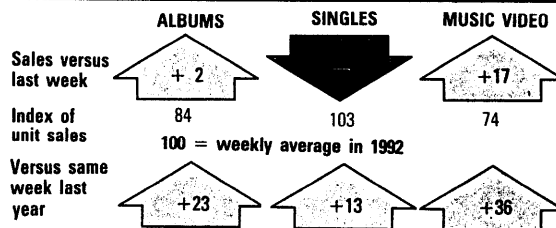

UPDATE

SALES

Source: Gallup © CIN

LATEST SALES AWARDS

Gold
George Michael & Queen: Five Live (single)
Janet Jackson: Janet
Aerosmith: Get A Grip

Silver

NEXT WEEK'S HITS

Singles	(MCA)
A-HA: Dark Is The Night (Warner Bros)	ALICE IN CHAINS: Angry Chairs (Columbia)
AN EMOTIONAL FISH: Rain (East West)	BARBRA STREISAND: With One Look (Columbia)
GREEN JELLY: Three Little Pigs (Zoo)	BABY JUNE: I Will Be Free (Solid Pleasure)
INSPIRAL CARPETS: How Should It Be? (Cov)	HADDAWAY: What Is Love (Arista/Logic)
JAMIROQUAI: Blow Your Mind (Sony Soho Square)	NU COLOURS: What In The World (Wild Card)
LIVING COLOUR: Nothingness (Epic)	
MIDNIGHT OIL: My Country (Columbia)	Albums
OCEANIC: Celebration (Transmission)	ROBERT PLANT: Fate Of Nations (Fontana)
MICA PARIS: I Wanna Hold On To You (4th & B'way)	ROD STEWART: Unplugged... & Seated (Warner Bros)
LISA STANSFIELD: In All The Right Places	

Predictions compiled by Era. Last week's score: 12 out of 13

CHART NEWCOMERS

16 LOUCHIE LOU & MICHIE ONE: Shout (ffrr) UK debut.

Producer: The A-Class Crew.
Publisher: Windswept Pacific/Global/Copyright Control.

Writer: Isley/Isley/Isley/Charles/Mancini.

Notes: Louchie was born in Cricklewood, London and Michie was born in Kentish Town. Louchie added her vocals to several singles by the Blapps Posse collective of rappers and singers. The single first came out on the Fashion label and sold out of its first pressing straight away. Radio One FM immediately put the track on their B playlist.
Album: None planned.