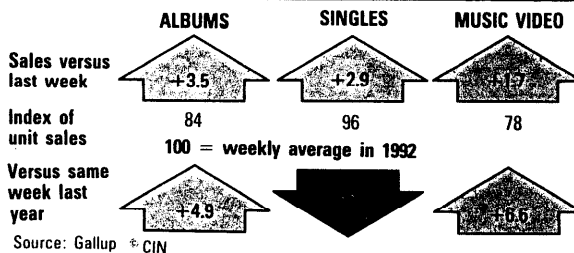

UPDATE

SALES

LATEST SALES AWARDS

Gold

Snap: Madman's Return
Thunder: Laughing On Judgement Day

Silver

David Zinman/LS: Gorecki Symphony No. 3
Brand New Heavies: Brand New Heavies
Sugar: Copper Blue

NEXT WEEK'S HITS

Singles
THE ADVENTURES: Monday Monday (Polydor)
TASMIN ARCHER: In Your Care (EMI)
CHARLES & EDDIE: NYC (Capitol)
WHITNEY HOUSTON: I'm Every Woman (Arista)
WENDY JAMES: The Nameless One (MCA)
LIVING COLOUR: Leave It Alone (Epic)
METALLICA: Sad But True (Vertigo)
NEW MODEL ARMY: Here Comes The War (Epic)

Albums
MICK JAGGER: Wandering Spirit (Atlantic)
ALEXANDER O'NEAL: Love Makes No Sense (Tabu/AM)
SISTER SLEDGE: The Very Best Of (East West)

Predictions compiled by Era. Last week's score: 14 out of 15.

CHART NEWCOMERS

9 ROLF HARRIS: Stairway To Heaven (Vertigo) Australia 6th hit. Producer: Chris Harriett. Publisher: Warner Chappell. Writer: Page/Plant. First hit: Tie Me Kangaroo Down Sport (9, 1969). Biggest and last hit: Two Little Boys (1, 1969). Notes: Despite being known for his comic songs, this will in fact be only his second humorous hit! Forthcoming LP features 12 interpretations of the Led Zeppelin standard. Album: Stairways To Heaven (1/1/93).