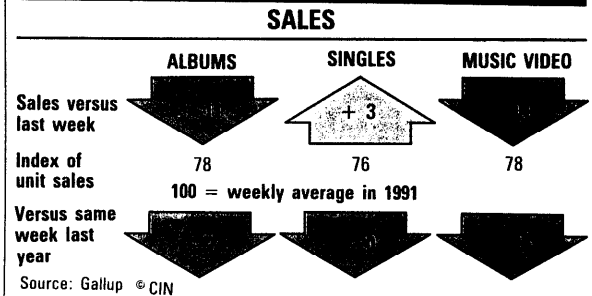

UPDATE

LATEST SALES AWARDS

Platinum

Genesis: The Way We Walk Vol 1 — The Shorts (x2)

Gold

The Prodigy: Experience

Silver

Heaven 17: Temptation (Remix) (single)
The Prodigy: Out Of Space (single)
Genesis: The Way We Walk Vol 2 — The Longs
John Lee Hooker: Boom Boom

NEXT WEEK'S HITS

Singles

2 UNLIMITED: No Limit (PWL Continental)
DEF LEPPARD: Heaven Is (Bludgeon Riffola)
DINOSAUR JR: Start Choppin' (Blanco Y Negro)
EAST 17: Deep (London)

GLORIA ESTEFAN: Go Away (Epic)
JIMMY NAIL: Beautiful (East West)
CHRIS REA: Soft Top, Hard Shoulder (East West)

Albums

ELVIS COSTELLO/BRODSKY QUARTET: The Juliet Letters (Warner Bros)

FISH: Songs From The Mirror (Polydor)

Predictions compiled by Fra. Last week's score 5 out of 5.

CHART NEWCOMERS

8 USURA: Open Your Mind (deConstruction) Italy 1st hit.

Producer: Walter Cremonini. Publisher: Jacomo.

Writer: Cremonini/Comis/Varola/Spreafichi/Calvello. Line-up: Elisa Spreafichi (K), Claudio Calvello (K), Michele Comis (K), Baba (K).

Notes: Spreafichi, Baba and Calvello are DJs based in Northern Italy and Cremonini, also from northern Italy, has achieved international success for his productions with Jinny and Debbie Cole. Album: None planned.

9 THE BELOVED: Sweet Harmony (East West) UK 6th hit.

Producer: Jon Marsh/Helena Marsh. Publisher: EMI. Writer: Marsh/Marsh. Line-up: Jon Marsh (K/V), Helena Marsh (Producer/Writer). Notes: Former member Steve