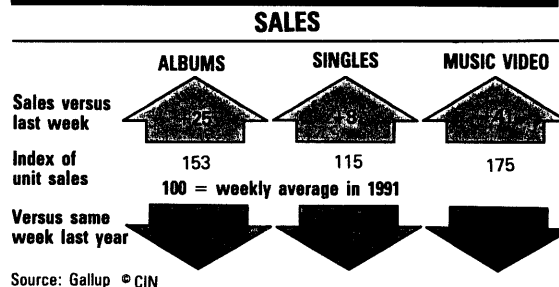

UPDATE

LATEST SALES AWARDS

- **Platinum**
  Cloria Estefan: *Greatest Hits*
- **Gold**
  Pearl Jam: *Ten*
  Andrew Lloyd Webber: *The Premiere Collection Encore*
- **Silver**
  Sade: *Love Deluxe*
  Huey Lewis & The News: *Best Of...*
  The Smiths: *Best Of...*
  BS2: *Good Stuff*

NEXT WEEK'S HITS

1. **Singles**
2. **MICHAEL BALL:** *If I Can Dream* (Polydor)
   - **BRAND NEW HEAVIES:** *Stay This Way* (Acid Jazz/frf)
   - **MADONNA:** *Deeper And Deeper* (Maverick/Sire)
   - **FREDDIE MERCURY:** *In My Defence* (EMI)
   - **DANNI MINDGUE:** *Love's On Every Corner* (MCA)
   - **NETWORK:** *Broken Wings* (Chrysalis)
   - **NIRVANA:** *In Bloom* (Geffen)
   - **DANIEL O'DONNELL:** *Three Bells* (Riz)
   - **MIKE OLDFIELD:** *Tattoo* (WEA)
3. **Albums**
4. **RASE:** *Be Yourself* (Pulse 8)
   - **SECRET LIFE:** *As Always* (Cowboy)
   - **TAKE THAT:** *Could It Be Magic* (RCA)
   - **ENGELBERT HUMPERDINCK:** *Close To You* (Hit Label)
   - **BARBRA STREISAND:** *Christmas Album* (Columbia)
   - **VARIOUS:** *The Phantom Of The Opera — Highlights* (Really Useful)
   - **VARIOUS:** *Smash Hits '92* (EMI)
5. Predictions compiled by ERA. Last week's score 11 out of 14

CHART NEWCOMERS

24 WRECKX-N-EFFECT:
Rump Shaker
(MCA) US debut hit.
Producer: Teddy Riley/David Wynn/Aquill Davidson
Publisher: EMI/Zomba
Writer: Davidson/Wynn/Riley/Williams/Riley/Hollins
Line-up: Markell Riley (V), Aquill Davidson (V)
Notes: With producer Teddy Riley (Markell's brother), they created hip-hop genre *New Jack Swing*. Single is No. three in *Billboard's* Hot 100.
Album: *Hard Or Smooth* (Nov 30).