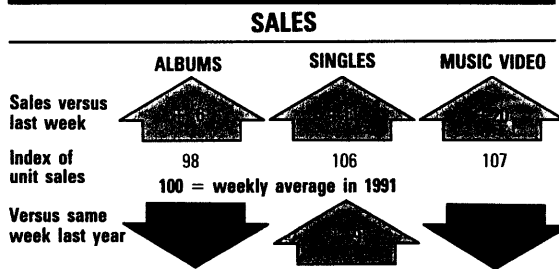

UPDATE

Source: Gallup © CIN

LATEST SALES AWARDS

- **Platinum**
  REM: Automatic For The People
  Cher: *Cher's Greatest Hits*
- **Gold**
  Take That: *Take That & Party*
  Various: *The Ultimate Country Collection*
- **Silver**
  Boyz II Men: *End Of The Road* (single)
  En Vogue: *Funky Divas*

NEXT WEEK'S HITS

1. **Singles**
   ALL ABOUT EVE: *Some Finer Day* (MCA)
   ALTERN 8: *Brutal-8* (Network)
   BLACK CROWES: *Hotel Illness* (Def American)
   CARTER USM: *Impossible Dream* (Chrysalis)
   DEACON BLUE: *Your Town* (Columbia)
   JASON DONOVAN: *As Time Goes By* (Polydor)
   KYLIE MINOGUE: *Celebration* (PWL Int.)
   MAXI PRIEST: *Just Wanna Know/Fe Real* (Circa)
   LIONEL RICHIE: *Love Oh Love* (Motown)
2. **Albums**
   NEIL DIAMOND: *The Christmas Album* (Columbia)
   Erasure: *Pop! — First 20 Hits* (Mute)
   GENESIS: *The Way We Walk — Volume 1: The Shorts* (Virgin)
   FREDDIE MERCURY: *The Album* (Parlophone)
   ROY ORBISON: *King Of Hearts* (Virgin America).
3. Predictions compiled by ERA. Last week's score 10 out of 15

CHART NEWCOMERS

9 HEAVEN 17: *Temptation* (Virgin). UK 12th hit.
Producer: B.E.F./Greg Walsh.
Publishers: EMI/Sound Diagrams/Warner Chappell.
Writer: Gregory/Marsh/Ware.
Line-up: Glenn Gregory (V), Ian Craig-Marsh (K), Martyn Ware (K), Karol Kenyan (V).
Notes: Remixed by **Brothers In Rhythm**. The band split up in 1987.
First hit: *We Don't Need This Fascist Groove Thang*, 45, 1981.
Biggest hit: *Temptation*, 2, 1983.
Last Hit: *Trouble*, 51, 1987.
Album: *New Romantic Classics* (compilation).