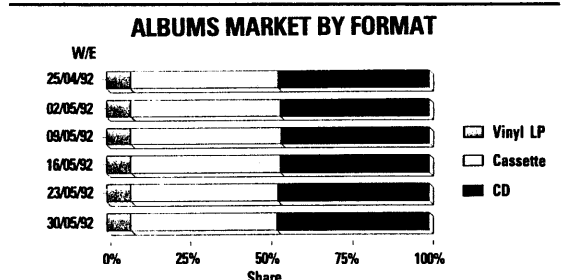

Four week rolling average © CIN

TOP 10 DISTRIBUTORS

1 PolyGram	6 Sony Music
2 BMG	7 Pickwick
3 EMI	8 Terry Blood
4 Warner Music	9 Conifer
5 Pinnacle	10 APT

Compiled by Gallup Period: April 26 to May 23

Londonbeat.

you bring on the sun

the brand new single available from June 15th

7" 12" cd cassette